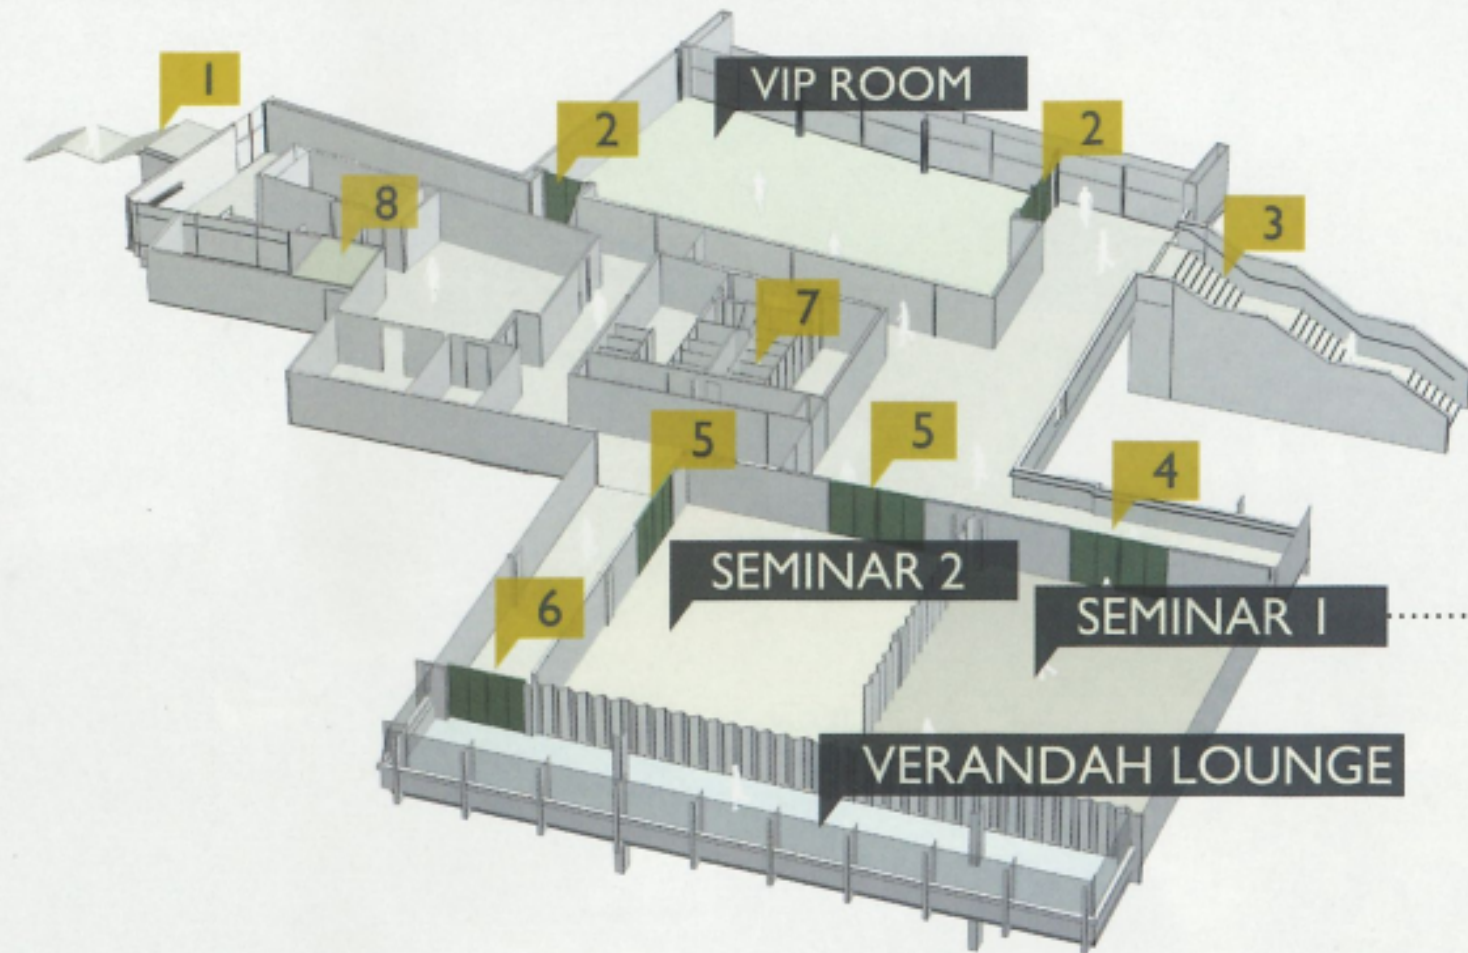

Auckland Showgrounds

1055 sqm
Seated 3000

HUB + CAFE

KEY

- | | |
|---------------------------------|--------------------------|
| 1 Main Entrance (Southern) | 6 Organisers' Offices |
| 2 Entrance to Pavilion 3 | 7 Toilets |
| 3 Entrance to Pavilion 2 | 8 Entrance to Pavilion 1 |
| 4 Stairs to VIP & Seminar Rooms | 9 North Deck |
| 5 Main Organisers' Offices | 10 Entrance (Northern) |

VIP

253sqm

KEY

- | | | | |
|---|-----------------------|---|-----------------------------|
| 1 | Emergency Exit | 5 | Entrance to Seminar 2 |
| 2 | Entrance to VIP Room | 6 | Entrance to Verandah Lounge |
| 3 | Stairs to Hub | 7 | Toilets |
| 4 | Entrance to Seminar 1 | 8 | Lift |

SEMINAR 1-2

KEY

- | | |
|-------------------------|-------------------------------|
| 1 Emergency Exit | 5 Entrance to Seminar 2 |
| 2 Entrance to VIP Room | 6 Entrance to Verandah Lounge |
| 3 Stairs to Hub | 7 Toilets |
| 4 Entrance to Seminar 1 | 8 Lift |

VERANDAH LOUNGE

KEY

- | | |
|-------------------------|-------------------------------|
| 1 Emergency Exit | 5 Entrance to Seminar 2 |
| 2 Entrance to VIP Room | 6 Entrance to Verandah Lounge |
| 3 Stairs to Hub | 7 Toilets |
| 4 Entrance to Seminar 1 | 8 Lift |