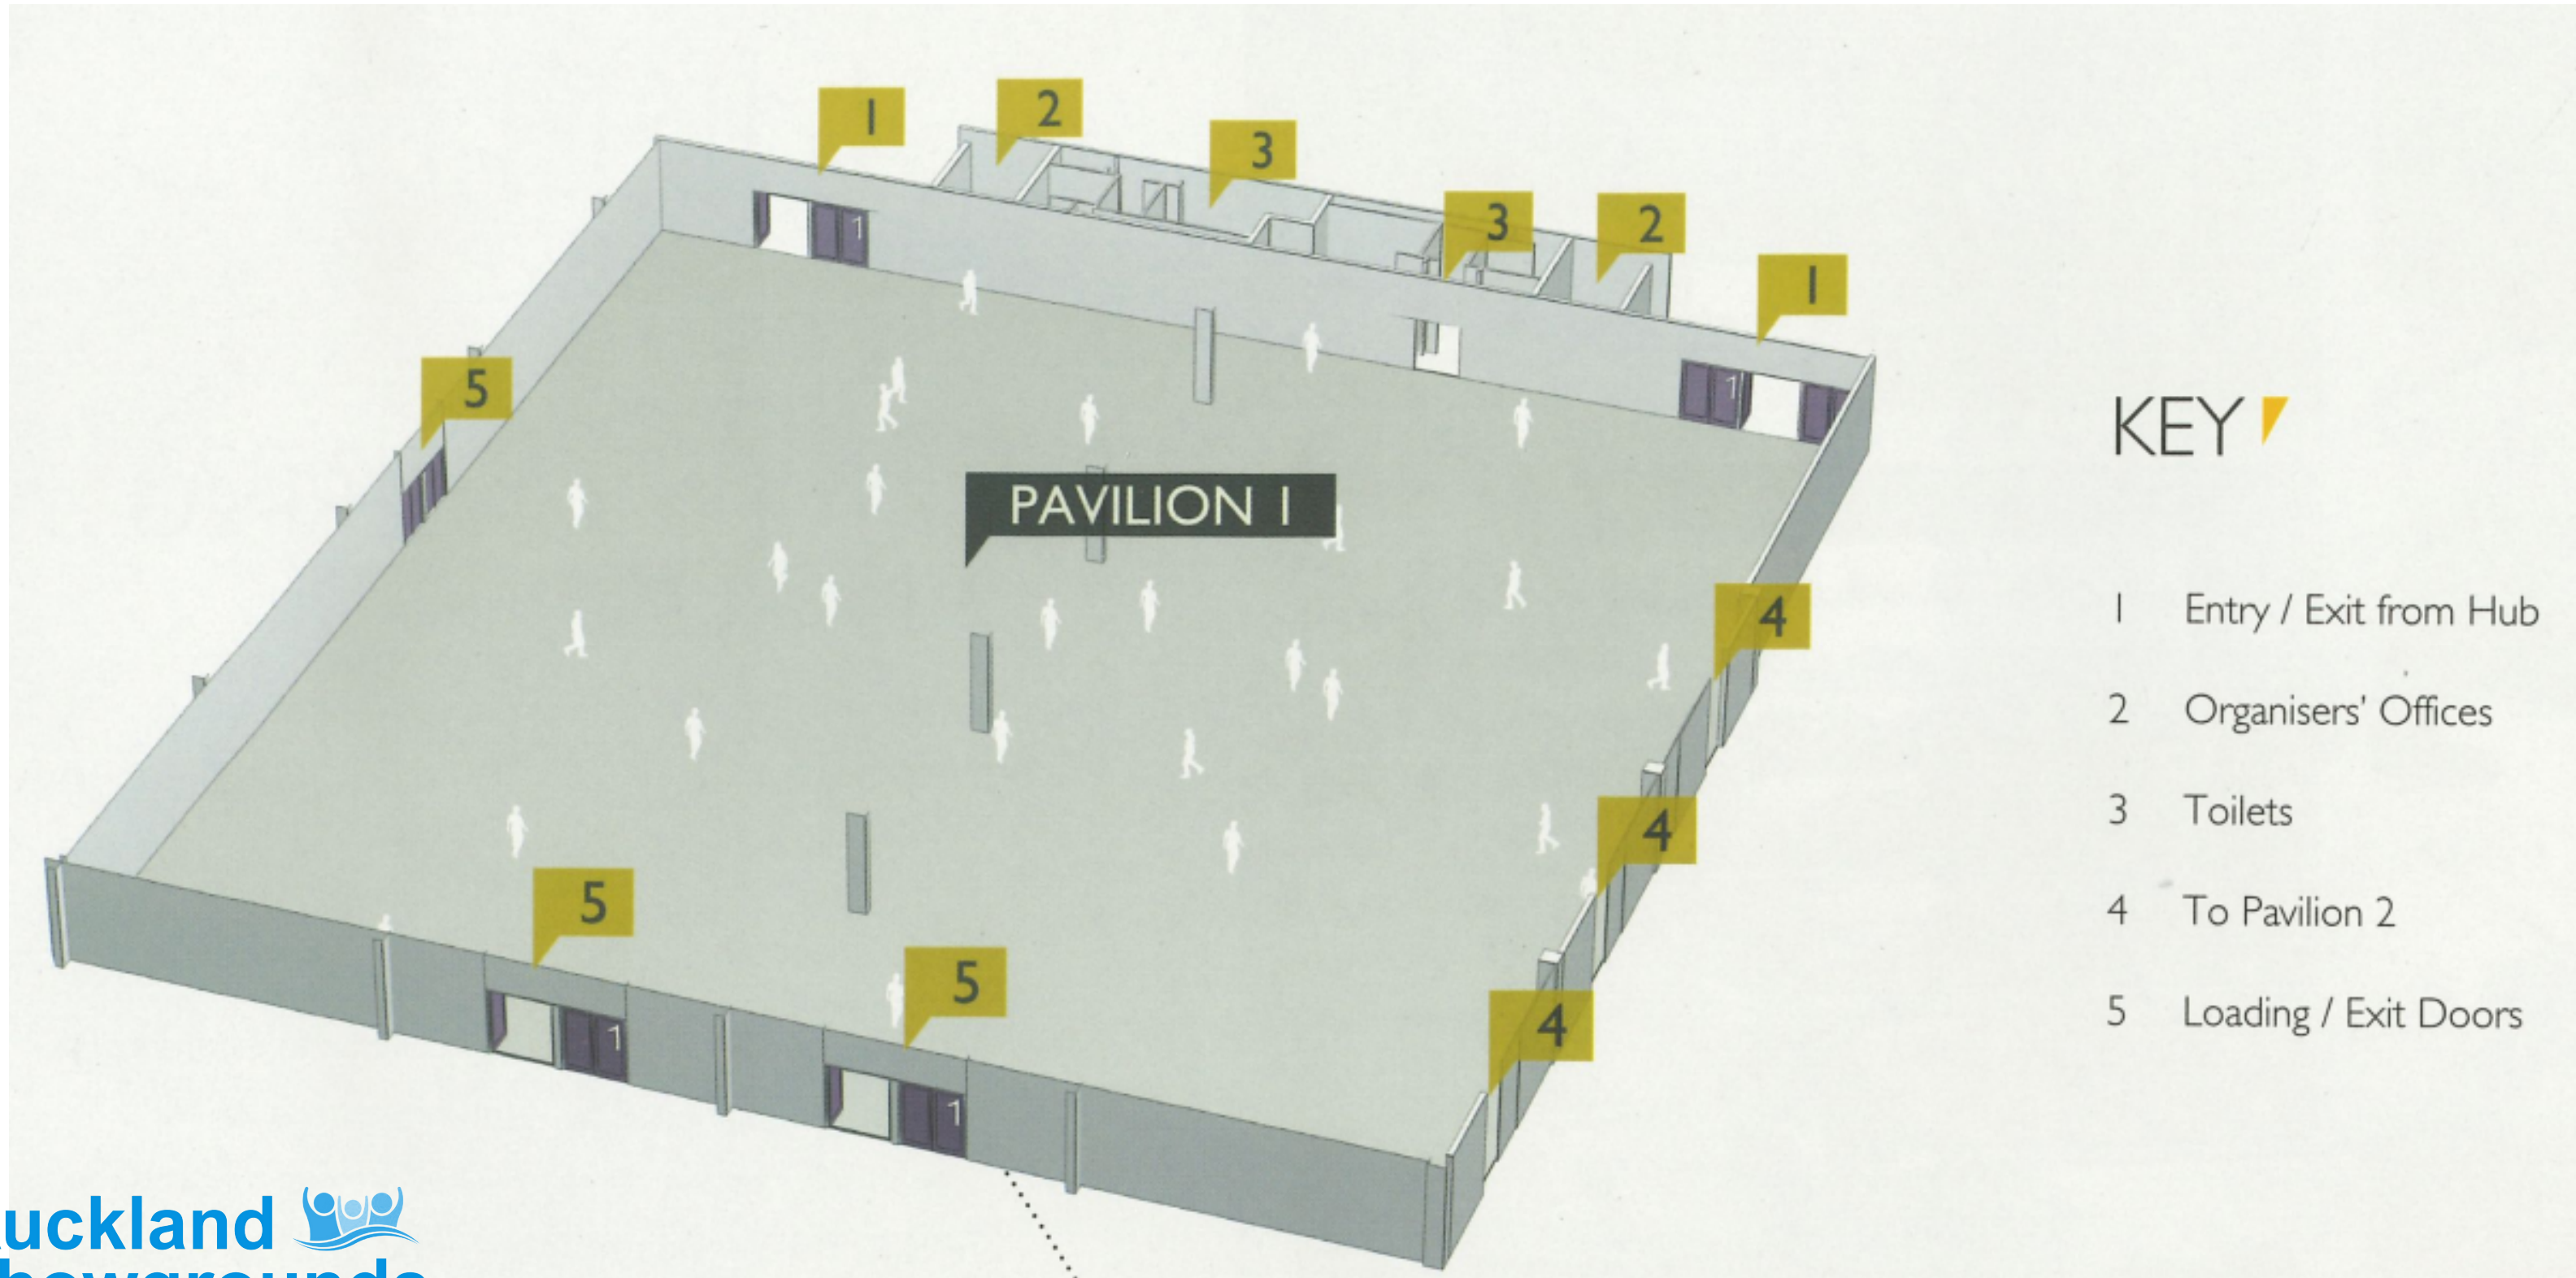

Auckland Showgrounds

Welcome to New Zealand's
Premier Events and
Exhibition Centre

FORMERLEY THE ASB SHOWGROUNDS

Site Map

PAVILION 1

KEY

- 1 Entry / Exit from Hub
- 2 Organisers' Offices
- 3 Toilets
- 4 To Pavilion 2
- 5 Loading / Exit Doors

Auckland 
Showgrounds

2086 sqm
L 43.2 x W 47.4

PAVILION 2

3008 sqm
L 43.2 x W 69.1

KEY

- 1 Entry / Exit from Hub
- 2 Organisers' Offices
- 3 Toilets
- 4 To Pavilion 3-4
- 5 Loading / Exit doors
- 6 To Pavilion 1

PAVILION 3 - 4

Auckland Showgrounds

5544 sqm
L 77.2 x W 71.9

LOGAN CAMPBELL CENTRE

KEY

- 1 Main Entrance
- 2 Stairs to Mezzanine Seating
- 3 Stage
- 4 Outside Area
- 5 Foyer
- 6 Cafe
- 7 Toilets
- 8 Seven Dressing Rooms and Green Room
- 9 Loading Dock
- 10 To Pavilion 3-4
- 11 Emergency Exits

Auckland Showgrounds

1055 sqm
Seated 3000

HUB + CAFE

KEY

- | | |
|---------------------------------|--------------------------|
| 1 Main Entrance (Southern) | 6 Organisers' Offices |
| 2 Entrance to Pavilion 3 | 7 Toilets |
| 3 Entrance to Pavilion 2 | 8 Entrance to Pavilion 1 |
| 4 Stairs to VIP & Seminar Rooms | 9 North Deck |
| 5 Main Organisers' Offices | 10 Entrance (Northern) |