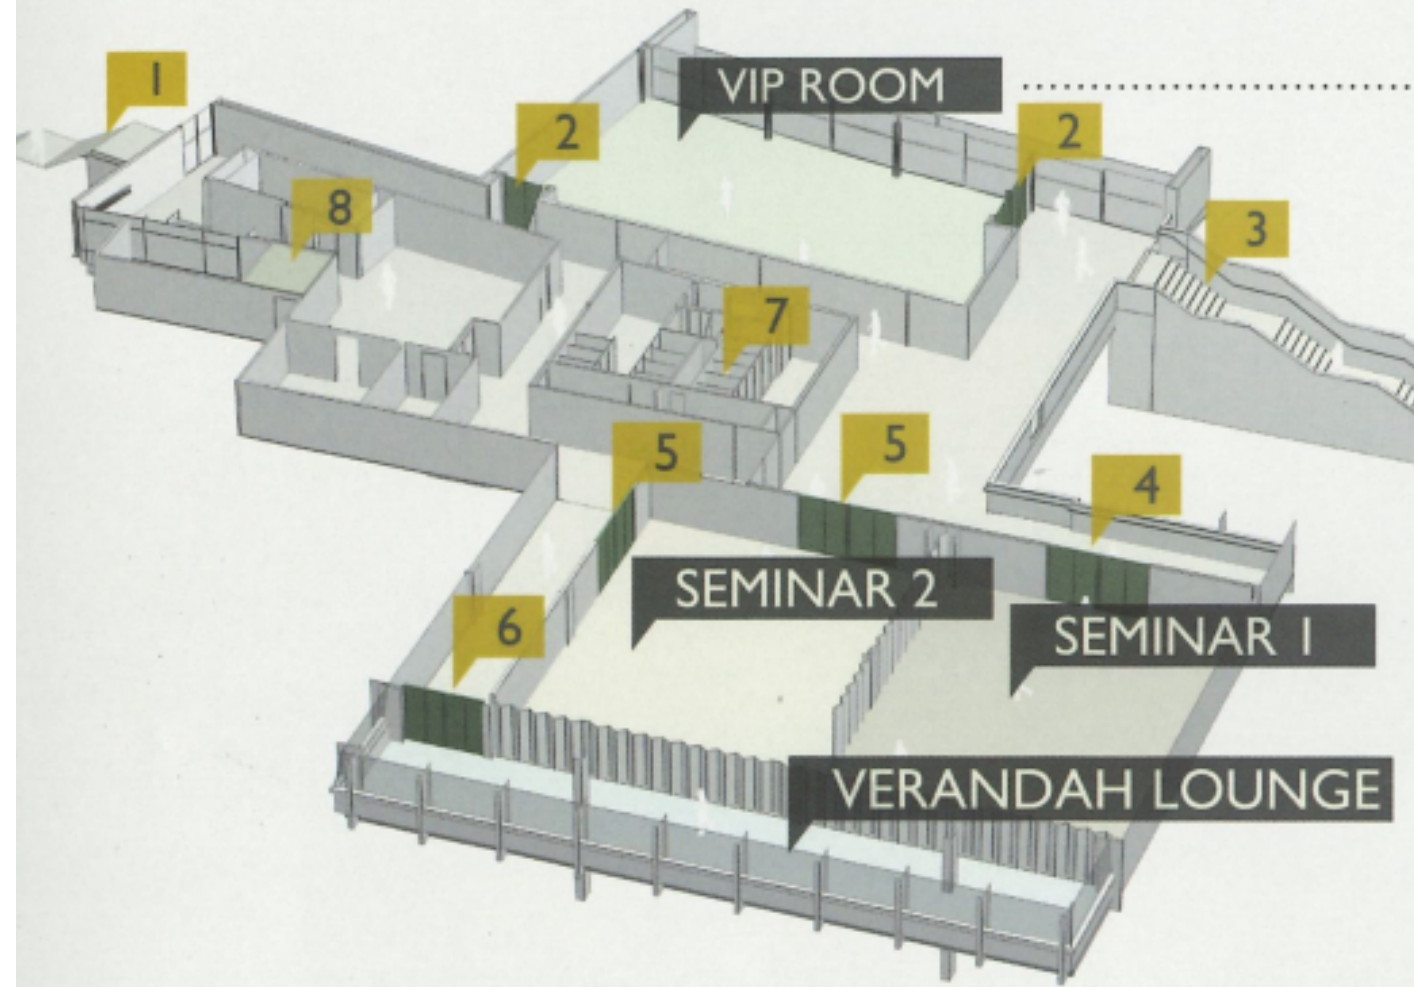

Auckland 
Showgrounds

2086 sqm
L 43.2 x W 47.4

PAVILION 2

3008 sqm
L 43.2 x W 69.1

KEY

- 1 Entry / Exit from Hub
- 2 Organisers' Offices
- 3 Toilets
- 4 To Pavilion 3-4
- 5 Loading / Exit doors
- 6 To Pavilion 1

PAVILION 3 - 4

Auckland Showgrounds

5544 sqm
L 77.2 x W 71.9

LOGAN CAMPBELL CENTRE

KEY

- 1 Main Entrance
- 2 Stairs to Mezzanine Seating
- 3 Stage
- 4 Outside Area
- 5 Foyer
- 6 Cafe
- 7 Toilets
- 8 Seven Dressing Rooms and Green Room
- 9 Loading Dock
- 10 To Pavilion 3-4
- 11 Emergency Exits

Auckland Showgrounds

1055 sqm
Seated 3000

HUB + CAFE

KEY

- | | |
|---------------------------------|--------------------------|
| 1 Main Entrance (Southern) | 6 Organisers' Offices |
| 2 Entrance to Pavilion 3 | 7 Toilets |
| 3 Entrance to Pavilion 2 | 8 Entrance to Pavilion 1 |
| 4 Stairs to VIP & Seminar Rooms | 9 North Deck |
| 5 Main Organisers' Offices | 10 Entrance (Northern) |

VIP

253sqm

KEY

- | | | | |
|---|-----------------------|---|-----------------------------|
| 1 | Emergency Exit | 5 | Entrance to Seminar 2 |
| 2 | Entrance to VIP Room | 6 | Entrance to Verandah Lounge |
| 3 | Stairs to Hub | 7 | Toilets |
| 4 | Entrance to Seminar 1 | 8 | Lift |