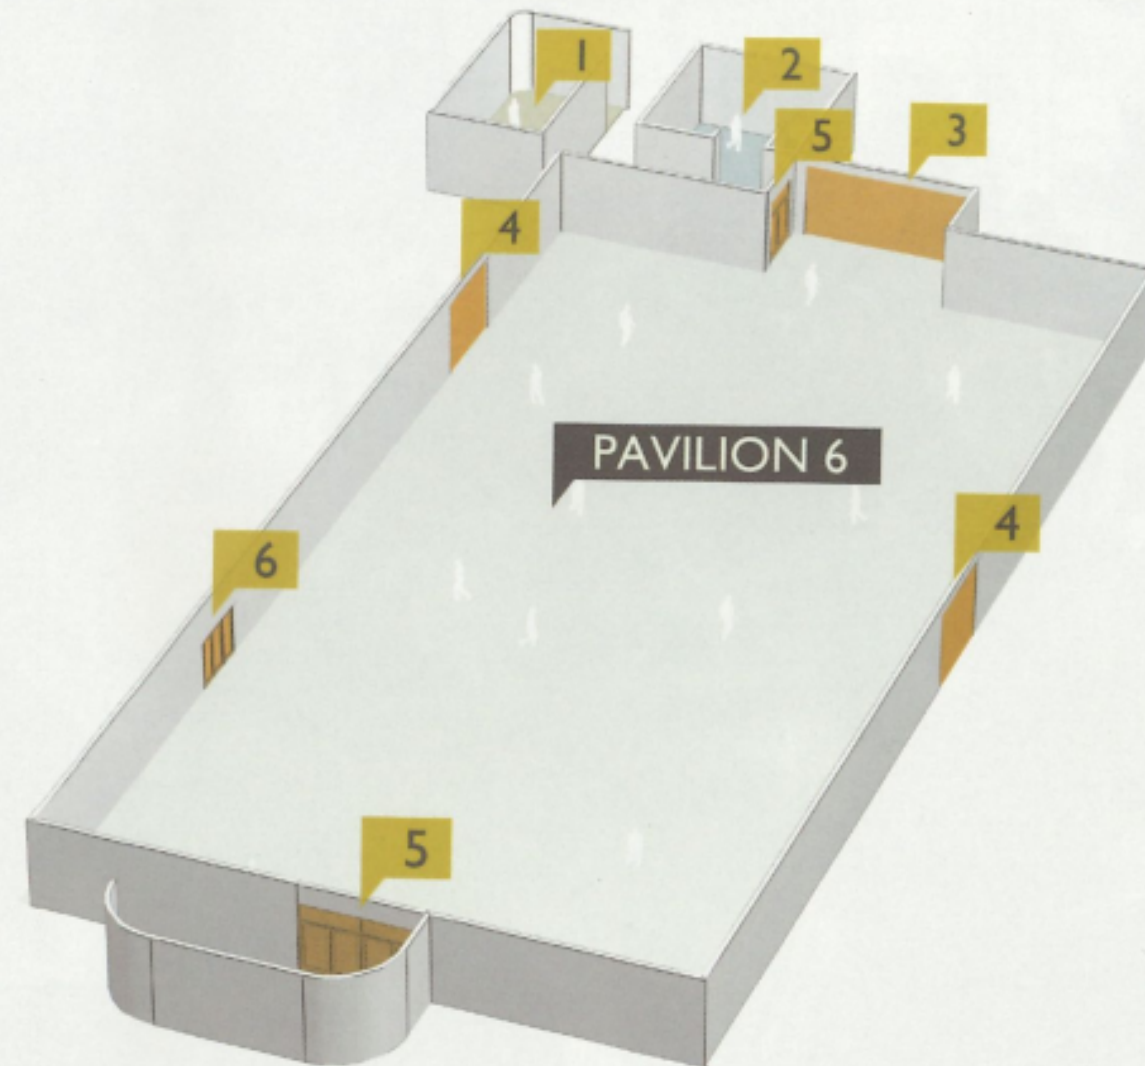

PAVILION 6

KEY

1 Female Toilets	4 Alternative Loading Doors
2 Male Toilets	5 Exit / Entry Doors
3 Main Roller Door	6 Emergency Exit