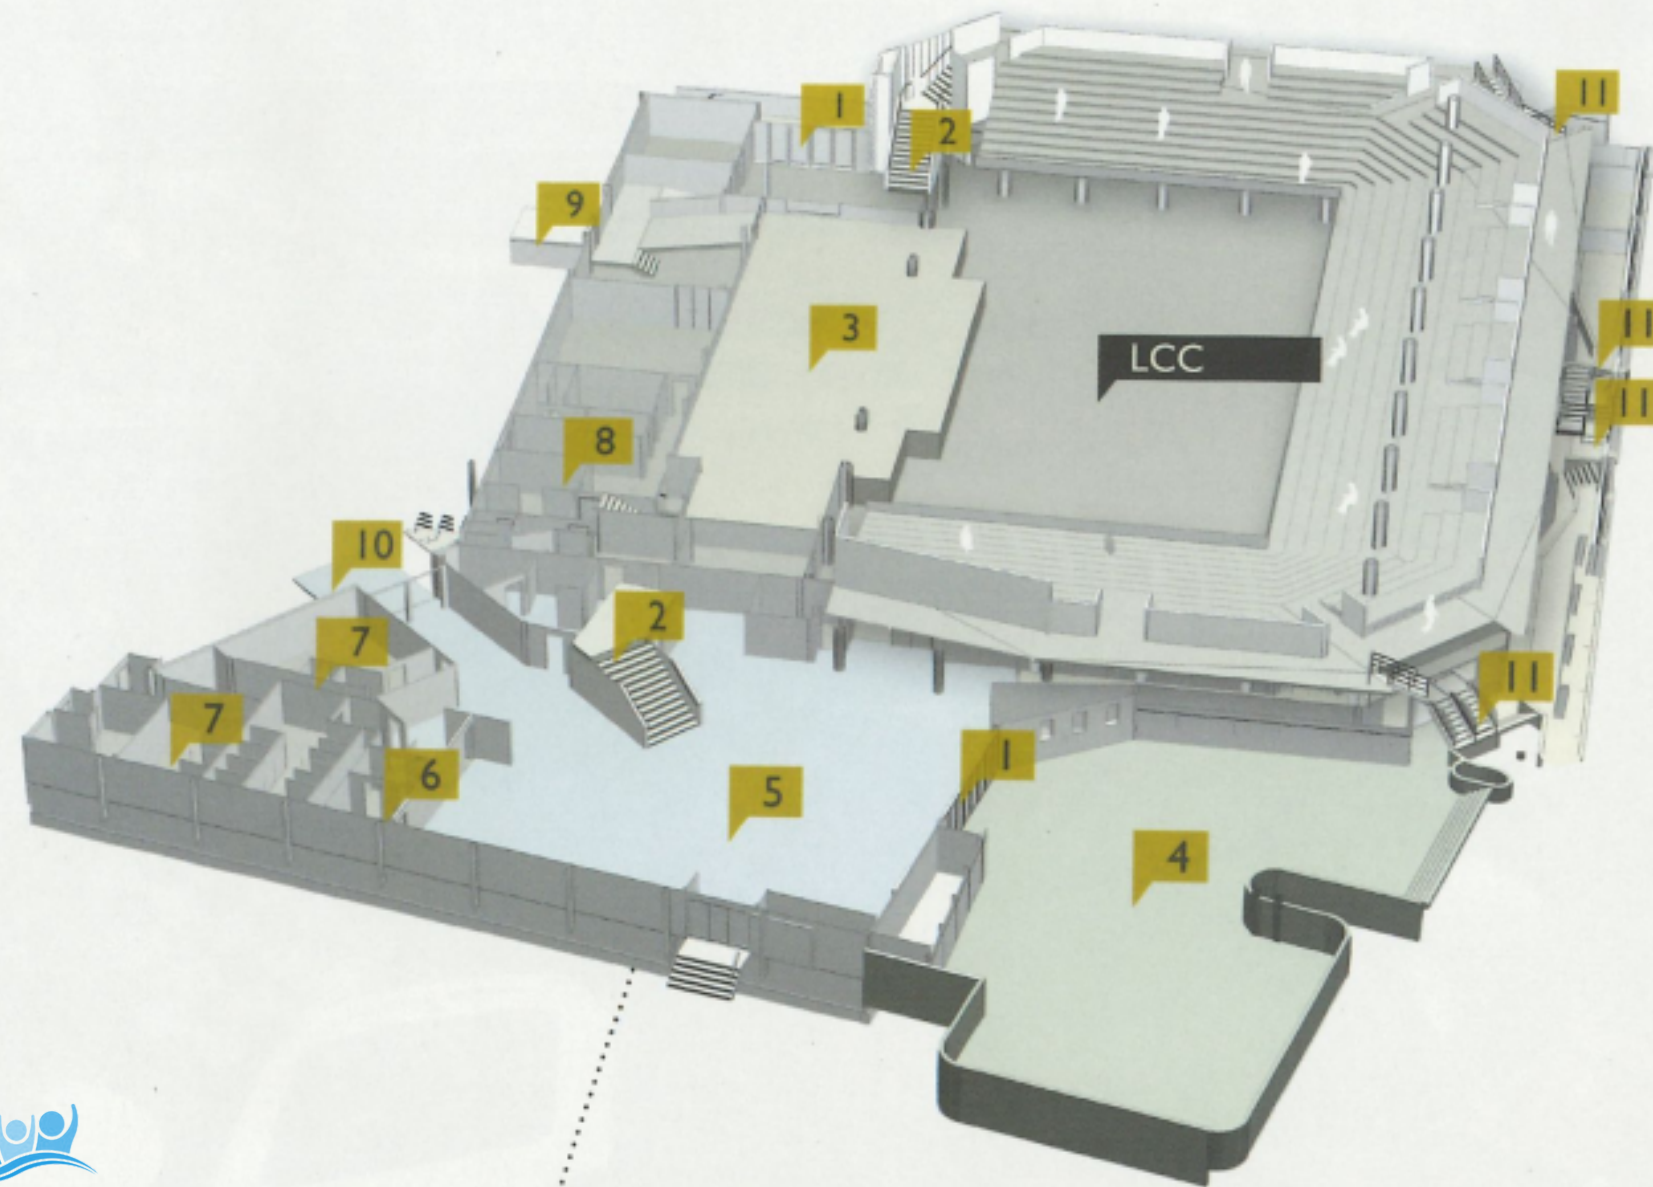

Auckland 
Showgrounds

2086 sqm
L 43.2 x W 47.4

PAVILION 2

3008 sqm
L 43.2 x W 69.1

KEY

- 1 Entry / Exit from Hub
- 2 Organisers' Offices
- 3 Toilets
- 4 To Pavilion 3-4
- 5 Loading / Exit doors
- 6 To Pavilion 1

PAVILION 3 - 4

Auckland Showgrounds

5544 sqm
L 77.2 x W 71.9

LOGAN CAMPBELL CENTRE

KEY

- 1 Main Entrance
- 2 Stairs to Mezzanine Seating
- 3 Stage
- 4 Outside Area
- 5 Foyer
- 6 Cafe
- 7 Toilets
- 8 Seven Dressing Rooms and Green Room
- 9 Loading Dock
- 10 To Pavilion 3-4
- 11 Emergency Exits

Auckland Showgrounds

1055 sqm
Seated 3000

HUB + CAFE

KEY

- | | |
|---------------------------------|--------------------------|
| 1 Main Entrance (Southern) | 6 Organisers' Offices |
| 2 Entrance to Pavilion 3 | 7 Toilets |
| 3 Entrance to Pavilion 2 | 8 Entrance to Pavilion 1 |
| 4 Stairs to VIP & Seminar Rooms | 9 North Deck |
| 5 Main Organisers' Offices | 10 Entrance (Northern) |

SEMINAR 1-2

KEY

- | | |
|-------------------------|-------------------------------|
| 1 Emergency Exit | 5 Entrance to Seminar 2 |
| 2 Entrance to VIP Room | 6 Entrance to Verandah Lounge |
| 3 Stairs to Hub | 7 Toilets |
| 4 Entrance to Seminar 1 | 8 Lift |