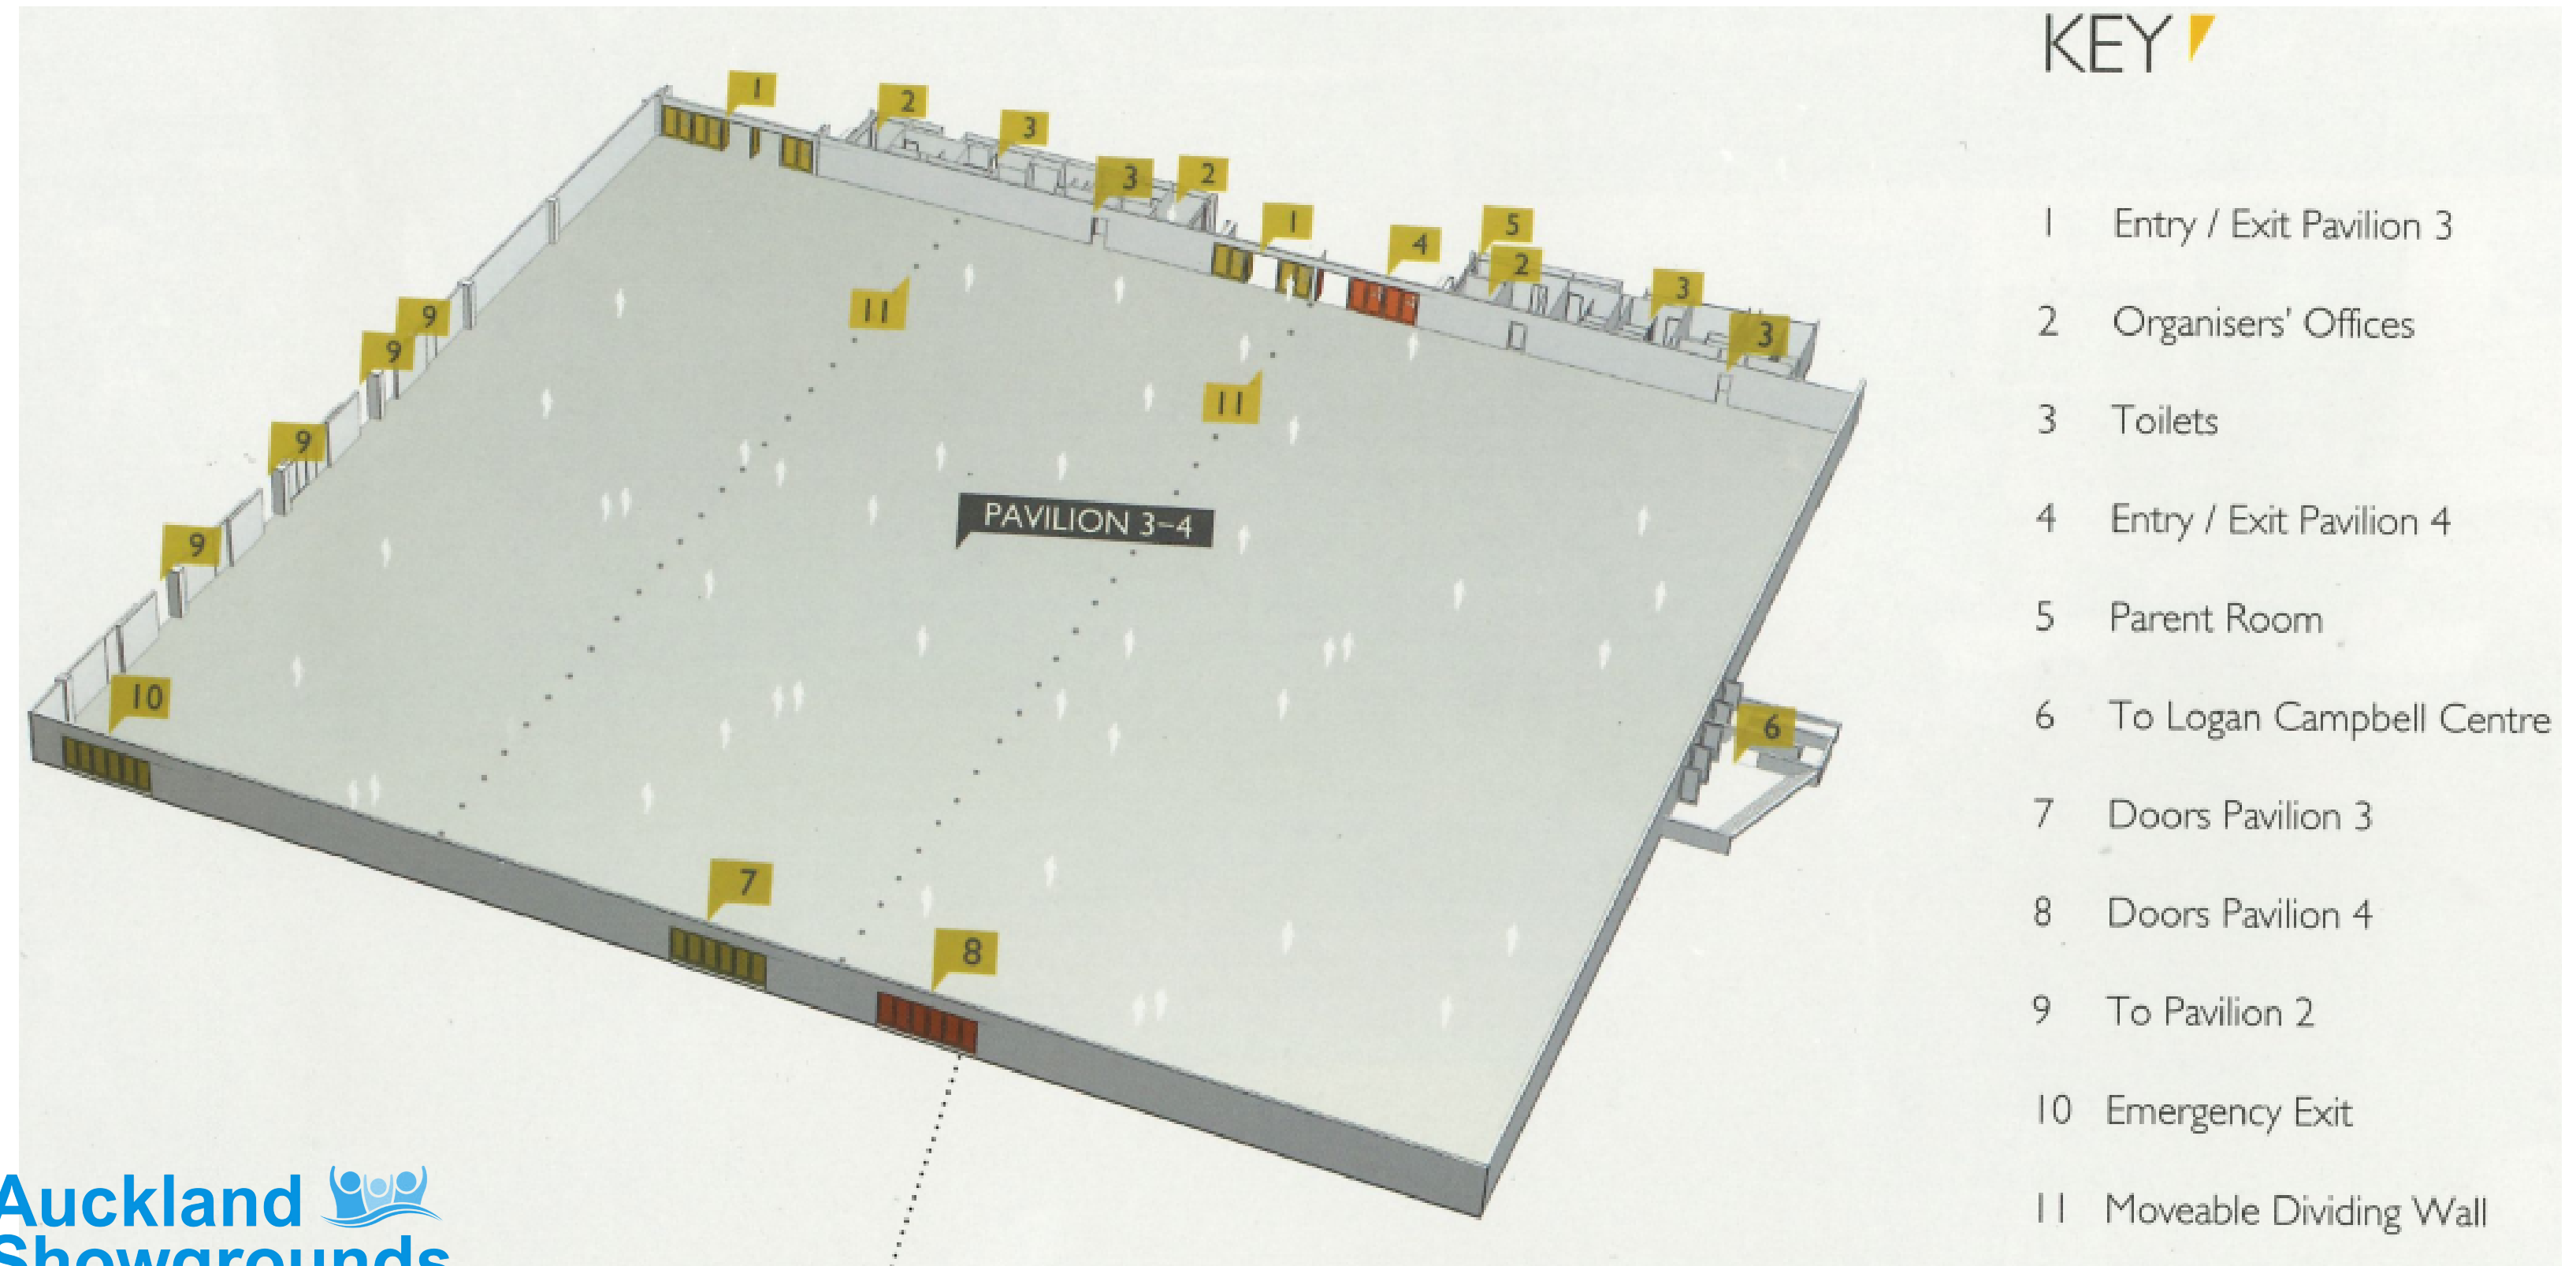

Auckland 
Showgrounds

2086 sqm
L 43.2 x W 47.4

PAVILION 2

3008 sqm
L 43.2 x W 69.1

KEY

- 1 Entry / Exit from Hub
- 2 Organisers' Offices
- 3 Toilets
- 4 To Pavilion 3-4
- 5 Loading / Exit doors
- 6 To Pavilion 1

PAVILION 3 - 4

Auckland Showgrounds

5544 sqm
L 77.2 x W 71.9

LOGAN CAMPBELL CENTRE

KEY

- 1 Main Entrance
- 2 Stairs to Mezzanine Seating
- 3 Stage
- 4 Outside Area
- 5 Foyer
- 6 Cafe
- 7 Toilets
- 8 Seven Dressing Rooms and Green Room
- 9 Loading Dock
- 10 To Pavilion 3-4
- 11 Emergency Exits

Auckland Showgrounds

1055 sqm
Seated 3000

HUB + CAFE

KEY

- | | |
|---------------------------------|--------------------------|
| 1 Main Entrance (Southern) | 6 Organisers' Offices |
| 2 Entrance to Pavilion 3 | 7 Toilets |
| 3 Entrance to Pavilion 2 | 8 Entrance to Pavilion 1 |
| 4 Stairs to VIP & Seminar Rooms | 9 North Deck |
| 5 Main Organisers' Offices | 10 Entrance (Northern) |