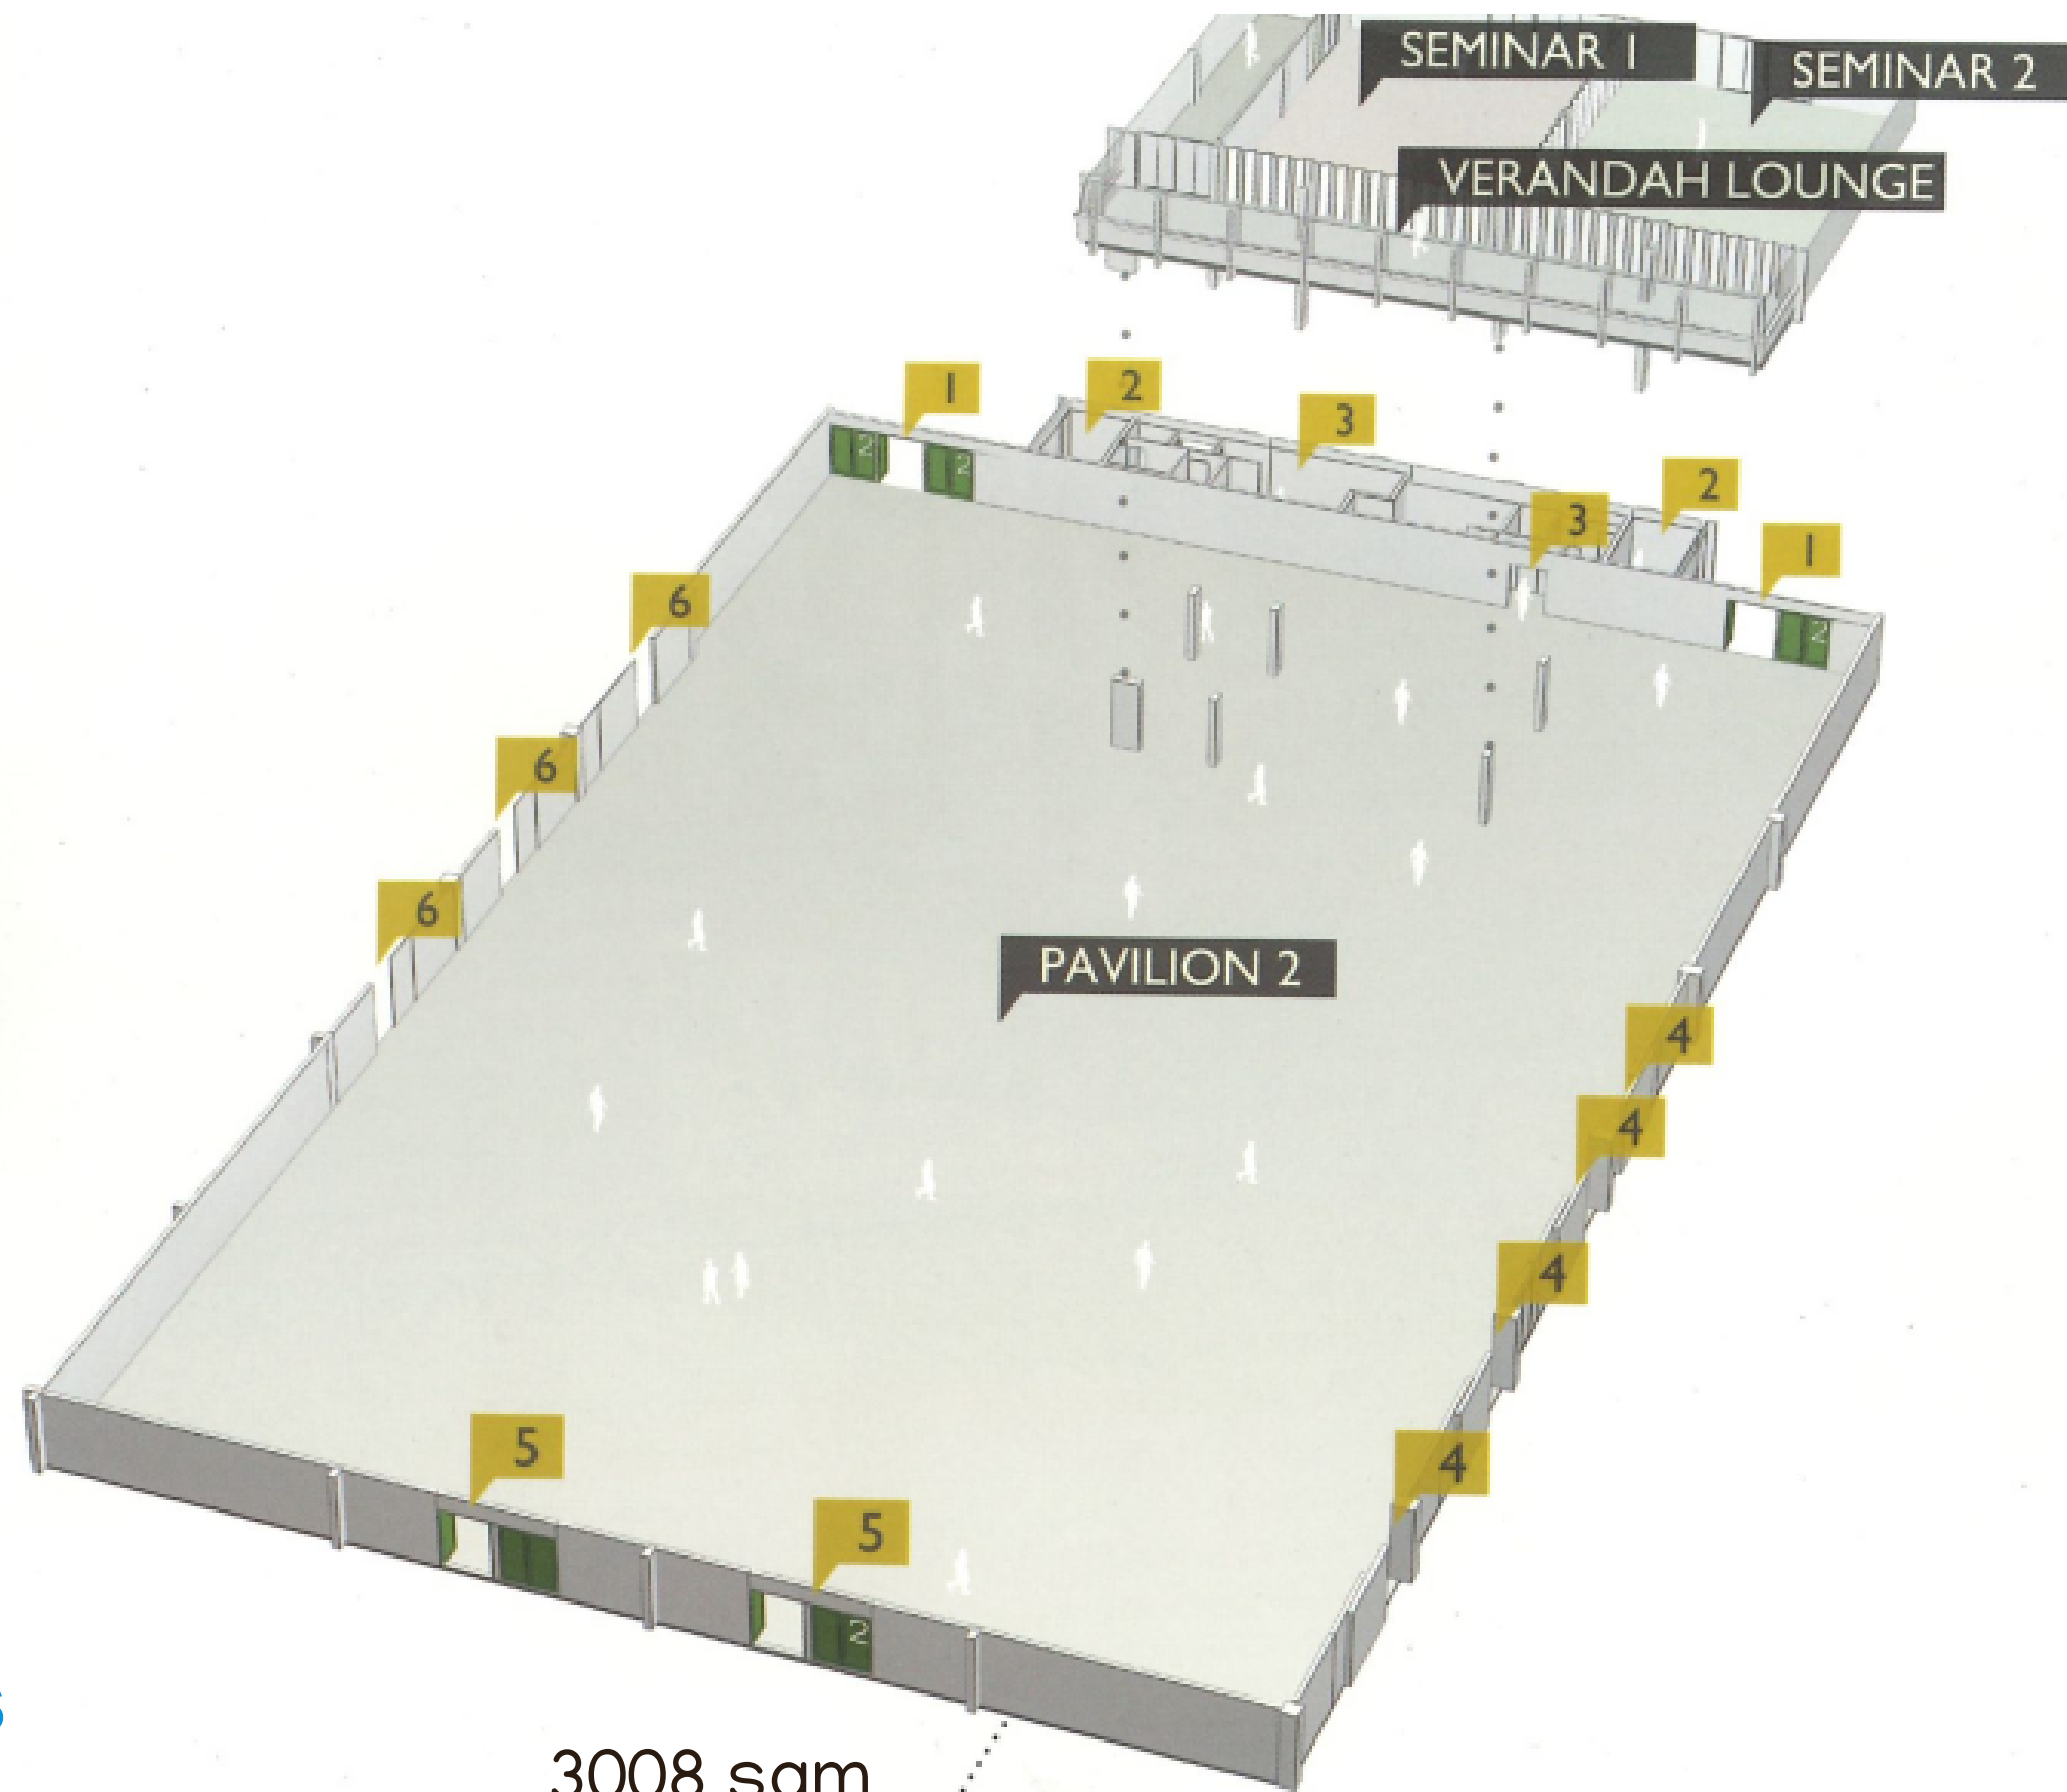

Auckland Showgrounds

Welcome to New Zealand's
Premier Events and
Exhibition Centre

FORMERLEY THE ASB SHOWGROUNDS

Site Map

PAVILION 1

KEY

- 1 Entry / Exit from Hub
- 2 Organisers' Offices
- 3 Toilets
- 4 To Pavilion 2
- 5 Loading / Exit Doors

Auckland 
Showgrounds

2086 sqm
L 43.2 x W 47.4

PAVILION 2

3008 sqm
L 43.2 x W 69.1

KEY

- 1 Entry / Exit from Hub
- 2 Organisers' Offices
- 3 Toilets
- 4 To Pavilion 3-4
- 5 Loading / Exit doors
- 6 To Pavilion 1

PAVILION 3 - 4

Auckland Showgrounds

5544 sqm
L 77.2 x W 71.9

LOGAN CAMPBELL CENTRE

KEY

- 1 Main Entrance
- 2 Stairs to Mezzanine Seating
- 3 Stage
- 4 Outside Area
- 5 Foyer
- 6 Cafe
- 7 Toilets
- 8 Seven Dressing Rooms and Green Room
- 9 Loading Dock
- 10 To Pavilion 3-4
- 11 Emergency Exits

Auckland Showgrounds

1055 sqm
Seated 3000

HUB + CAFE

KEY

- | | |
|---------------------------------|--------------------------|
| 1 Main Entrance (Southern) | 6 Organisers' Offices |
| 2 Entrance to Pavilion 3 | 7 Toilets |
| 3 Entrance to Pavilion 2 | 8 Entrance to Pavilion 1 |
| 4 Stairs to VIP & Seminar Rooms | 9 North Deck |
| 5 Main Organisers' Offices | 10 Entrance (Northern) |