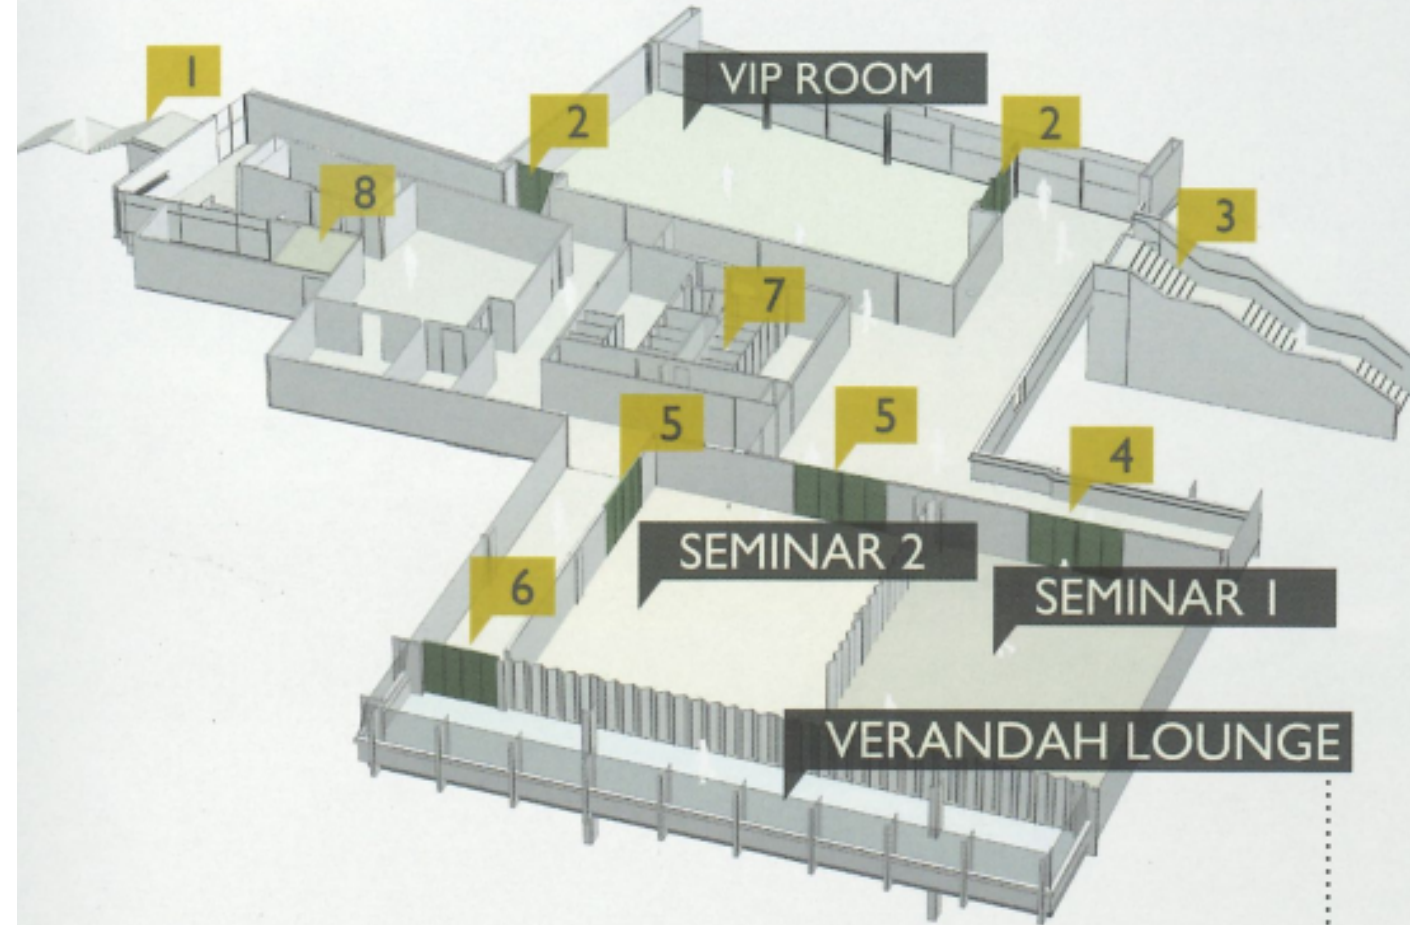

Auckland Showgrounds

1055 sqm
Seated 3000

HUB + CAFE

KEY

- | | |
|---------------------------------|--------------------------|
| 1 Main Entrance (Southern) | 6 Organisers' Offices |
| 2 Entrance to Pavilion 3 | 7 Toilets |
| 3 Entrance to Pavilion 2 | 8 Entrance to Pavilion 1 |
| 4 Stairs to VIP & Seminar Rooms | 9 North Deck |
| 5 Main Organisers' Offices | 10 Entrance (Northern) |

VIP

253sqm

KEY

- | | | | |
|---|-----------------------|---|-----------------------------|
| 1 | Emergency Exit | 5 | Entrance to Seminar 2 |
| 2 | Entrance to VIP Room | 6 | Entrance to Verandah Lounge |
| 3 | Stairs to Hub | 7 | Toilets |
| 4 | Entrance to Seminar 1 | 8 | Lift |

SEMINAR 1-2

KEY

- | | |
|-------------------------|-------------------------------|
| 1 Emergency Exit | 5 Entrance to Seminar 2 |
| 2 Entrance to VIP Room | 6 Entrance to Verandah Lounge |
| 3 Stairs to Hub | 7 Toilets |
| 4 Entrance to Seminar 1 | 8 Lift |

VERANDAH LOUNGE

KEY

- | | |
|-------------------------|-------------------------------|
| 1 Emergency Exit | 5 Entrance to Seminar 2 |
| 2 Entrance to VIP Room | 6 Entrance to Verandah Lounge |
| 3 Stairs to Hub | 7 Toilets |
| 4 Entrance to Seminar 1 | 8 Lift |